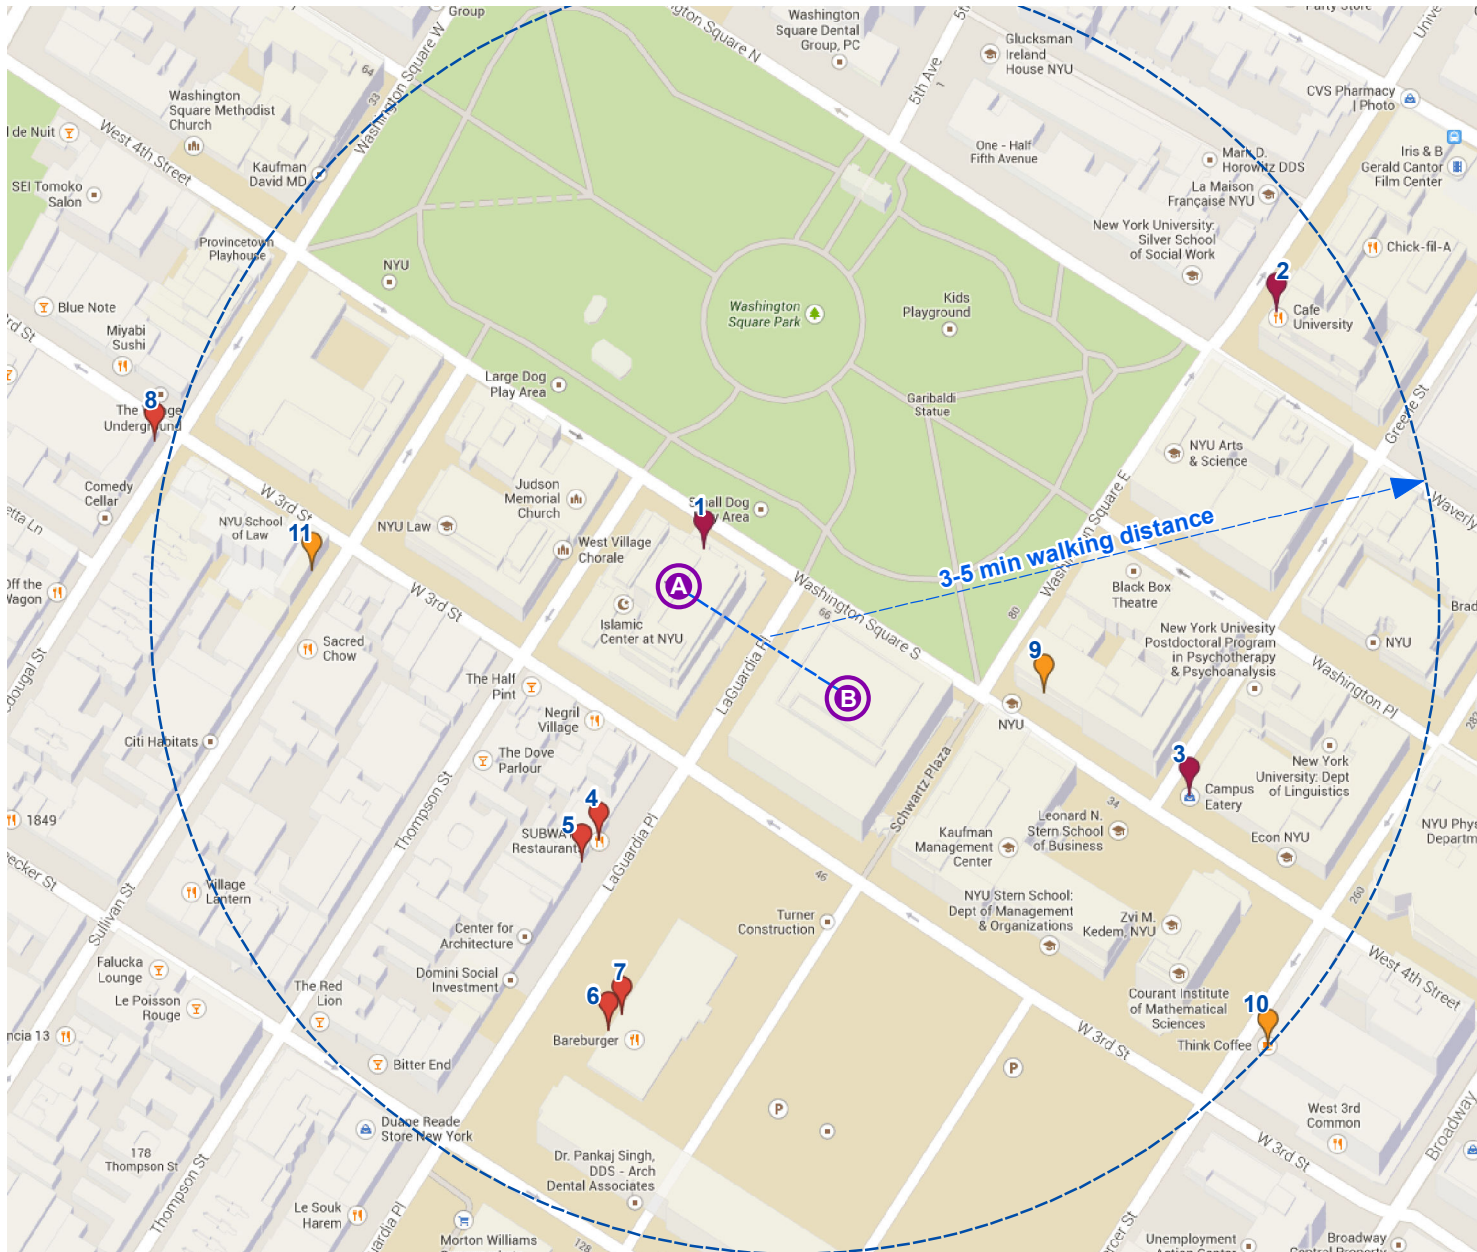

NYC OPEN GEOPORTAL MEETING

DECEMBER 13, 2013

RECOMMENDED EATING PLACES FOR LUNCH WITHIN 3-5 MIN WALKING DISTANCE

(A) NYC OGP Meeting: Location-A
8:30 am - 12:30 pm
NYU Kimmel Center - Room 914
60 Washington Square S, New York

(B) NYC OGP Meeting: Location-B
1:30 - 4:45 pm
NYU Bobst Library - Room 619
70 Washington Square S, New York

- 1** Kimmel Market Place (3rd Floor)
(Sandwich, Pizza, Salad, Soup..)
- 2** Cafe University
(Sandwich, Pizza, Salad, Soup..)
- 3** Campus Eatery
(Sandwich, Pizza, Salad, Soup..)
- 4** Subway
(Sandwich)
- 5** Marumi
(Japanese)
- 6** Bareburger
(Burger, Sandwich)
- 7** Favela Cubana
(Cuban)
- 8** Ben's Pizza
- 9** Starbucks
(Coffee, Sandwich)
- 10** Think
(Coffee, Sandwich)
- 11** Third Rail
(Coffee, Sandwich)